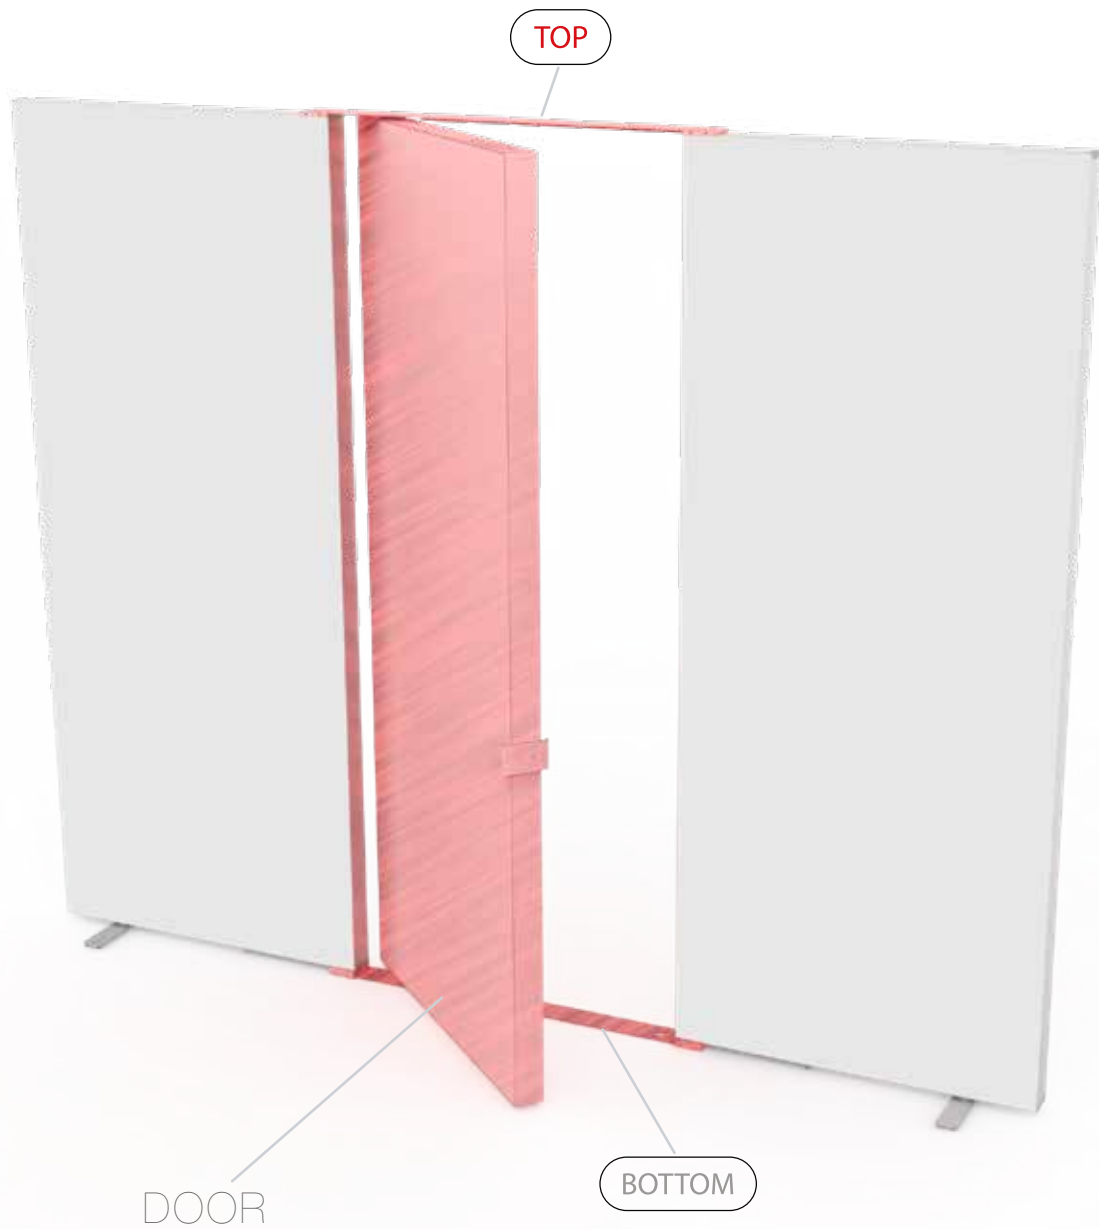

# SET UP INSTRUCTION ACCESSORIES

A large graphic featuring the words "LED UP DOOR" in a bold, sans-serif font. The letters are filled with a vibrant, multi-colored pattern of horizontal streaks in shades of blue, red, yellow, and white, creating a sense of motion and energy. The text is set against a black background and is enclosed within a thin red rectangular border.

LED UP  
DOOR

# LED UP DOOR

# LED UP DOOR

RAHMENGROSSE/FRAME SIZE:  
98 x 200,4 / 230,4 / 245,4 cm

AXIS

E1 S1-DOOR E  
NUR FÜR DIE HÖHE  
230/248/298 ERFORDERLICH  
ONLY NEEDED FOR THE  
HEIGHT 230/248/298

1.