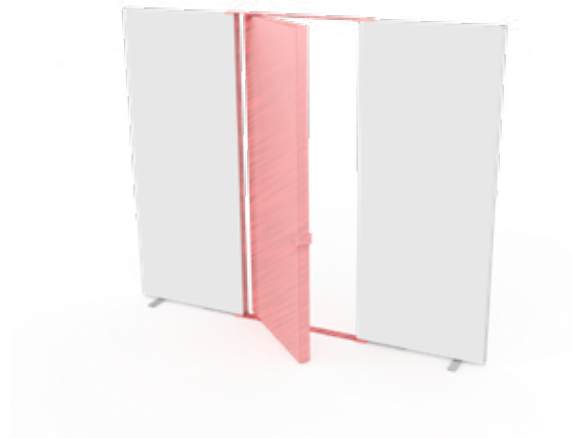

AUFBAUANLEITUNG / SET UP INSTRUCTION

Gerade Version/straight version 4
Aufbauanleitung/set up instruction

Eck- & Kojenversion/corner & storage version..... 30
Aufbauanleitung/set up instruction